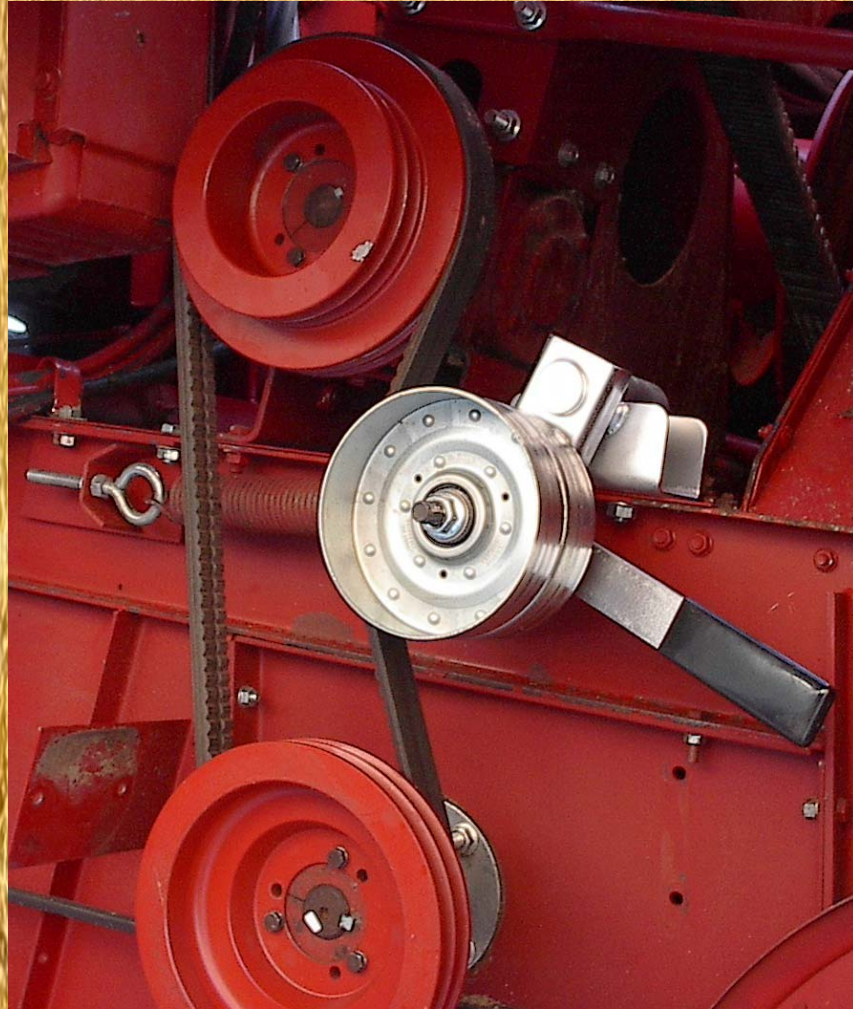

2 SPEED DRIVE NOW AVAILABLE!

**NOW MORE CONVENIENT TO CHANGE SPEEDS
ON YOUR TSR CASE IH STRAW CHOPPER**

KIT INCLUDES:

**PULLEYS & IDLER ASSEMBLY
FITS ALL TSR STRAW CHOPPERS
FOR IH & CASE IH COMBINES**

RETAIL PRICE \$450.00