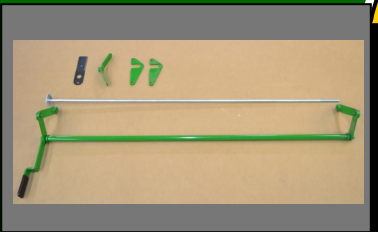

www.tsrparts.com

e-mail sales@tsrparts.com

**IMPORTANT!!**

\*When installing blades you MUST torque bolts to 35 ft. lbs. Loose bolts will allow the trunion to rotate in the blade causing trunion and blade failure.

\*When installing rotor in chopper case, lock the bearing collar in the same direction that the shaft rotates. Improper locking will cause shaft failure.

**TSR STRAW CHOPPER**

Effective 01/01/2019 \* OEM #'s are for reference only

### 1 50 Series STS Straw Choppers (replacement only)

PART#	FITS MODEL	OEM#	LIST
	<i>WITHOUT 12 VANE DEFLECTOR ASSEMBLY</i>		
9050R	9650 STS (-700,500) 9750 STS (-700,600)	N/A	\$4575.00
	<i>WITH 12 VANE DEFLECTOR ASSEMBLY PART # 218491</i>		
90501R	9650 STS (-700,500) 9750 STS (-700,600)	N/A	\$5670.00